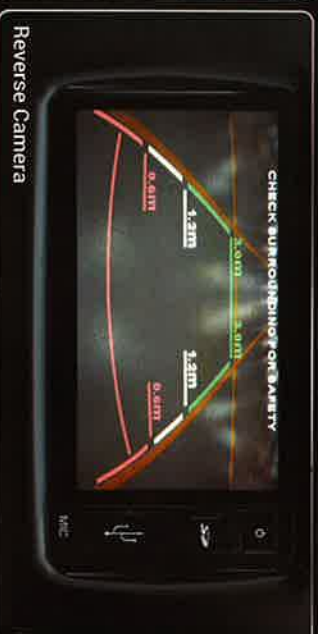

*All standard only

**COMFORT.
ELEVATED.**

Adjustable Leather-wrapped Steering Wheel with Audio & Receive Call Control*

Semi-bucket Leather Seats*

Gated Gear Shift

Rear Aircond Vents

Side Mirror Control

*AV variant only