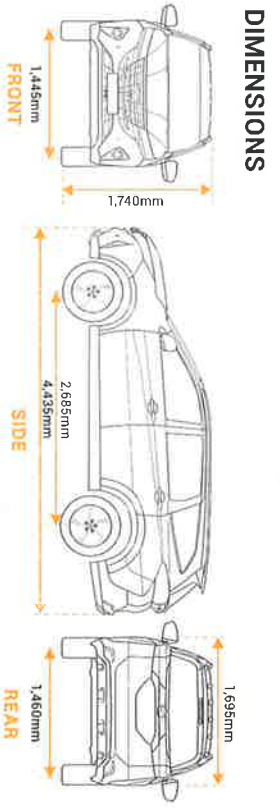

EXTERIOR			
Front grille		Chrome & glossy black finish	
Two-tone front & rear bumpers		Material color diffuser	Silver painted diffuser
Side mirrors with turn signals		Electric & retractable	
Front fog lamps		LED with follow-me-home function & light guides	
Headlamps	Type	Auto-on Levelling	Manual
Rear combination lamps			LED type (tail & brake)
Spoiler			
Roor rail			

INTERIOR			
Meter combination		White illumination with painted ring	White illumination with chrome ring
Shift bezel (gate type)	Material	Urethane	Leather
		Fabric	Leather
Seats	Front seats	Separated type	
	Second row seats	Foldable with one touch & slidable	
	Rear seat no. 2	Separated & foldable	

COMFORT			
Smart entry & push start/stop button			
Built-in toll reader			
Audio		Digital audio system with bluetooth, USB, MP3 & resistive touch panel	Multimedia system with navigation, Smart Link (for Android) & HDMI
Speakers		6 speakers (tweeter, front & rear)	
USB port		2 (front & driver seat)	
12V power socket		2 (front & 3rd row)	
Air conditioner	Digital	Front	
	Manual	Rear vents	

ACCESSORIES

- Carpet mat
- Safety triangle
- Registration plate holder

Only the main differences between variants are listed here. For a list of features common to all variants, please consult a Perodua sales advisor.

PERODUA SALES SDN BHD (066332U)
Sungai Choh, Locked Bag 226, 48009 Rawang, Selangor Darul Ehsan, Malaysia.

UFirst*

Periodua Passport for brighter and better days. Sign up now at www.ufirst.com.my and download the mobile app to enjoy more benefits.

PERODUA TOTAL PROTECT™

Motor Insurance and Auto Assist

Perodua Total Protect with 24-hour Auto Assist*

Enjoy peace of mind. Every new Perodua comes insured with Total Protect, which includes a free towing service and emergency assistance on-call 24/7 (1800-88-5555). Plus, you can renew your car insurance at any authorised Perodua outlet.

*Terms and conditions apply.

FOR MORE DETAILS

Visit your nearest Perodua showroom or call 1800 88 6600.