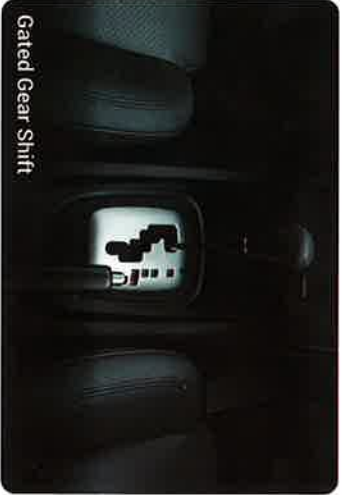

*All standard only

**COMFORT.
ELEVATED.**

Adjustable Leather-wrapped Steering Wheel with Audio & Receive Call Control*

Semi-bucket Leather Seats*

Gated Gear Shift

Rear Aircond Vents

Side Mirror Control

*AV variant only

**SPACE.
ELEVATED.
7^{SEATER} FLEXIBLE.**
Seating Arrangements

VARIANT COMPARISON.

1.5AV

DIFFERENCES FROM 1.5X

- Sporty Roof Rail
- Front Grille with Chrome & Glossy Black Finish
- Backdoor Garnish with Chrome & Glossy Black Finish
- Auto Light Control
- HDMI Port